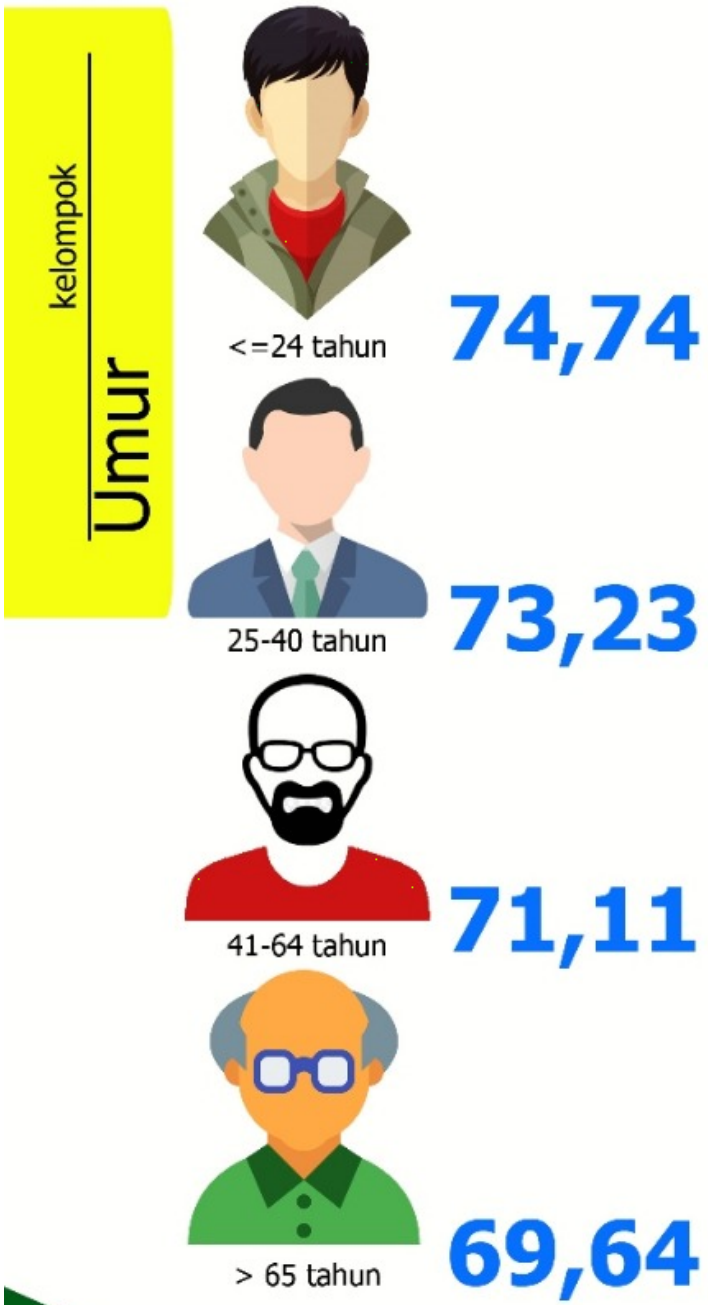

# Indeks Kebahagiaan **72,79**

## Gender

**70,68**

**74,84**

## Status

dalam Rumah Tangga

**72,27**

**73,98**

# Indeks Kebahagiaan **72,79**

---

Revision #4

Created 2025-09-29 05:00:46 UTC by Tim Datago

Updated 2025-09-29 07:50:14 UTC by Tim Datago